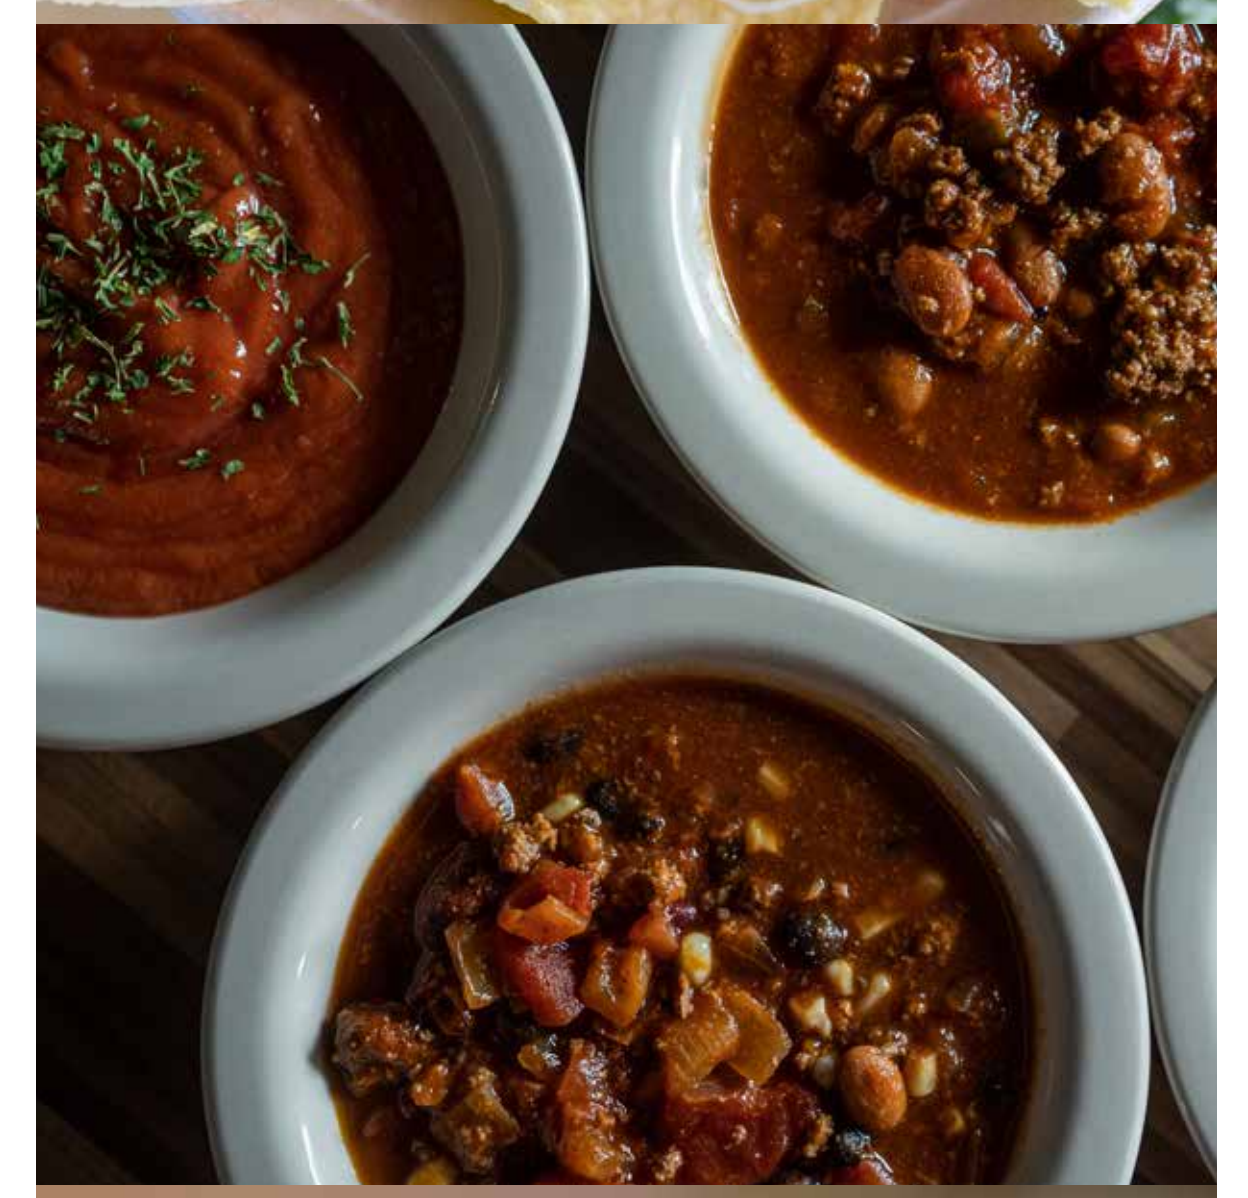

SOUPS	Cup	Bowl	Pint	Quart
	3.50	5.75	7.50	12.00

TIMMY'S TACO	BJ'S CHICKEN STEW
HAMMER'S SWEET CHILI	TOMATO BASIL

SIDES

BREW BATTERED FRIES	2.60
FRIED GREEN TOMATO 6, served with ranch	7.50
FRIED PICKLES 6 spears, served with ranch	7.00
FRIED GREEN BEANS 6 oz, served with ranch	7.00
FRIED CHEESE STICKS 6, served with marinara	7.50
POTATO SALAD 6 oz OR CHIPS 1 bag	2.25
FRIED CHICKEN TENDERS 3 strips	6.00
HO HO'S EGG ROLLS (1) Hand rolled	2.85

DELIGHTFUL DESSERTS

STRAWBERRIES & BISCUIT	6.00
GIANT GOURMET COOKIES Chocolate Chip, Sugar, Oatmeal Raisin, Peanut Butter	2.99
JUBILATION CHEESECAKE Regular, Oreo, Strawberry, Turtle	5.25
DAVID'S BROOKIE BROWNIE	3.50
BEIGNETS 4 served with powdered sugar	6.00
ADDS: Caramel or Chocolate Sauce, Raspberry or Strawberry Puree	0.75
Ice Cream	1.00
Whip Cream	0.25

FAMOUS FRICKEN CHICKEN

TACO SALAD

HO HO'S EGG ROLLS