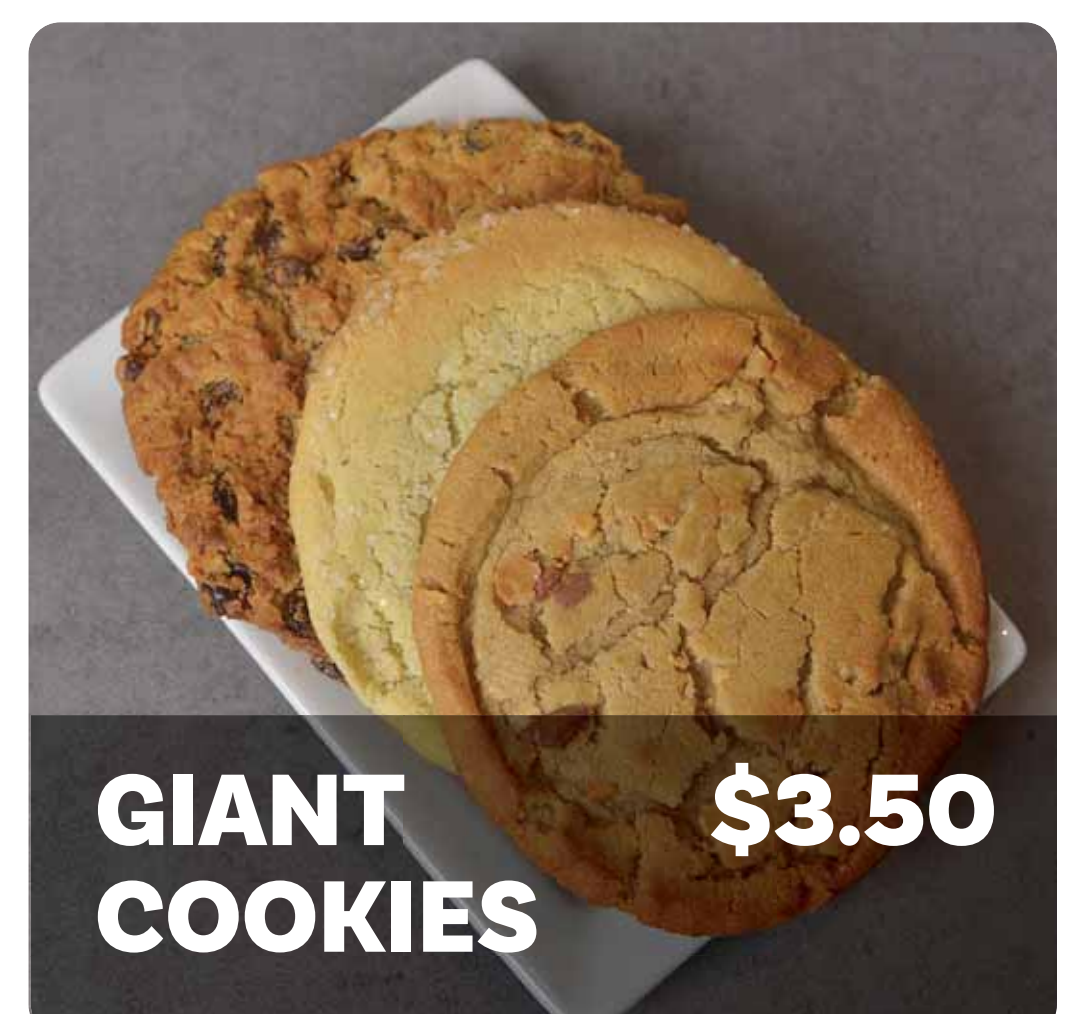

# DELIGHTFUL DESSERTS

**HOT FUDGE CAKE \$7**

**STRAWBERRY CAKE \$6**

**BIG BROWNIE \$4**

**GIANT COOKIES \$3.50**

**STRAWBERRY CHEESECAKE \$6**

**CARAMEL CHEESECAKE \$6**

**RAINBOW CAKE \$7**