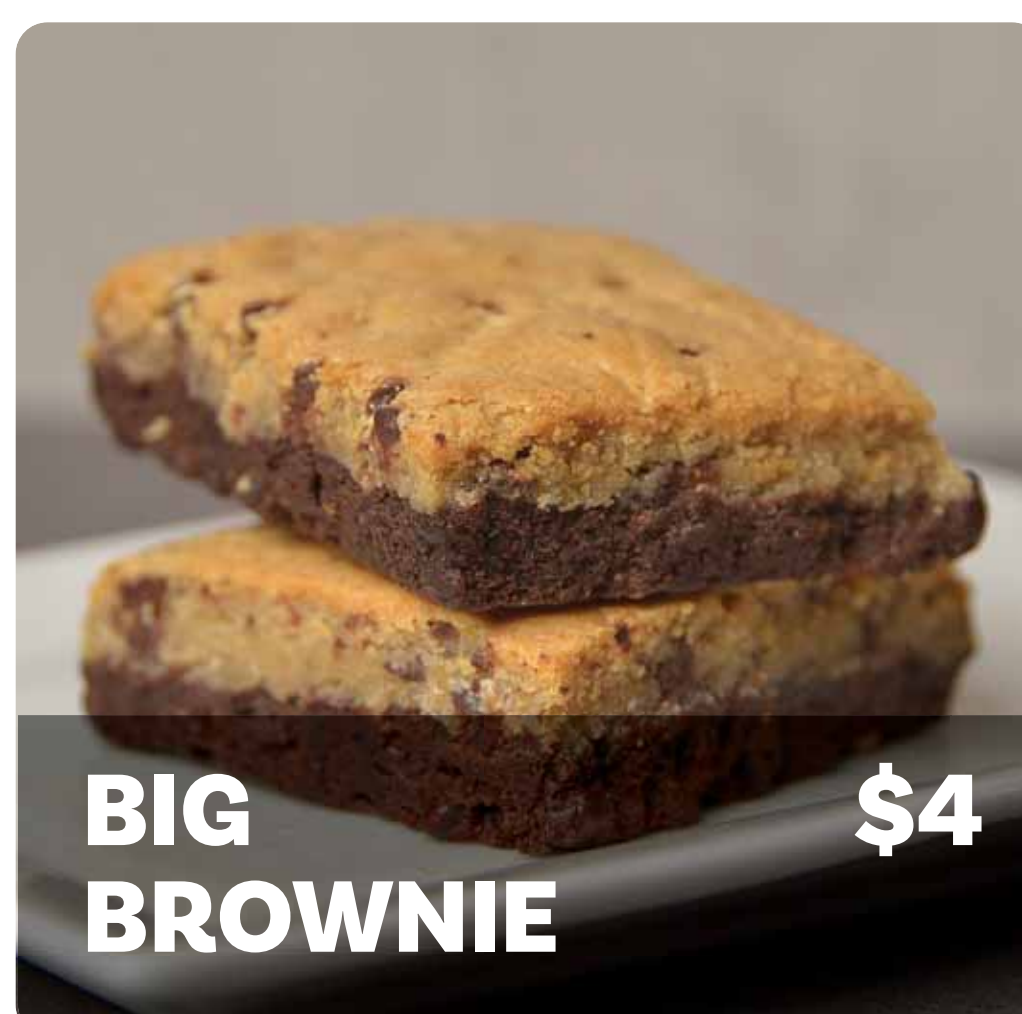

	Small	Medium	Large	X-Large
DIRTY SODA	2.30	2.80	3.20	3.60
FROZEN LEMONADE	4.70	6.00	7.30	8.30
SMOOTHIES	4.70	6.00	7.30	8.30
SHAKES	4.70	6.00	7.30	8.30
SODA	2.20	2.70	3.10	3.50
LEMONADES	2.60	3.20	3.80	4.40
COLD TEAS	2.30	2.55	2.80	3.05

# DELIGHTFUL DESSERTS

**HOT FUDGE CAKE \$7**

**STRAWBERRY CAKE \$6**

**BIG BROWNIE \$4**

**GIANT COOKIES \$3.50**

**STRAWBERRY CHEESECAKE \$6**

**CARAMEL CHEESECAKE \$6**

**RAINBOW CAKE \$7**