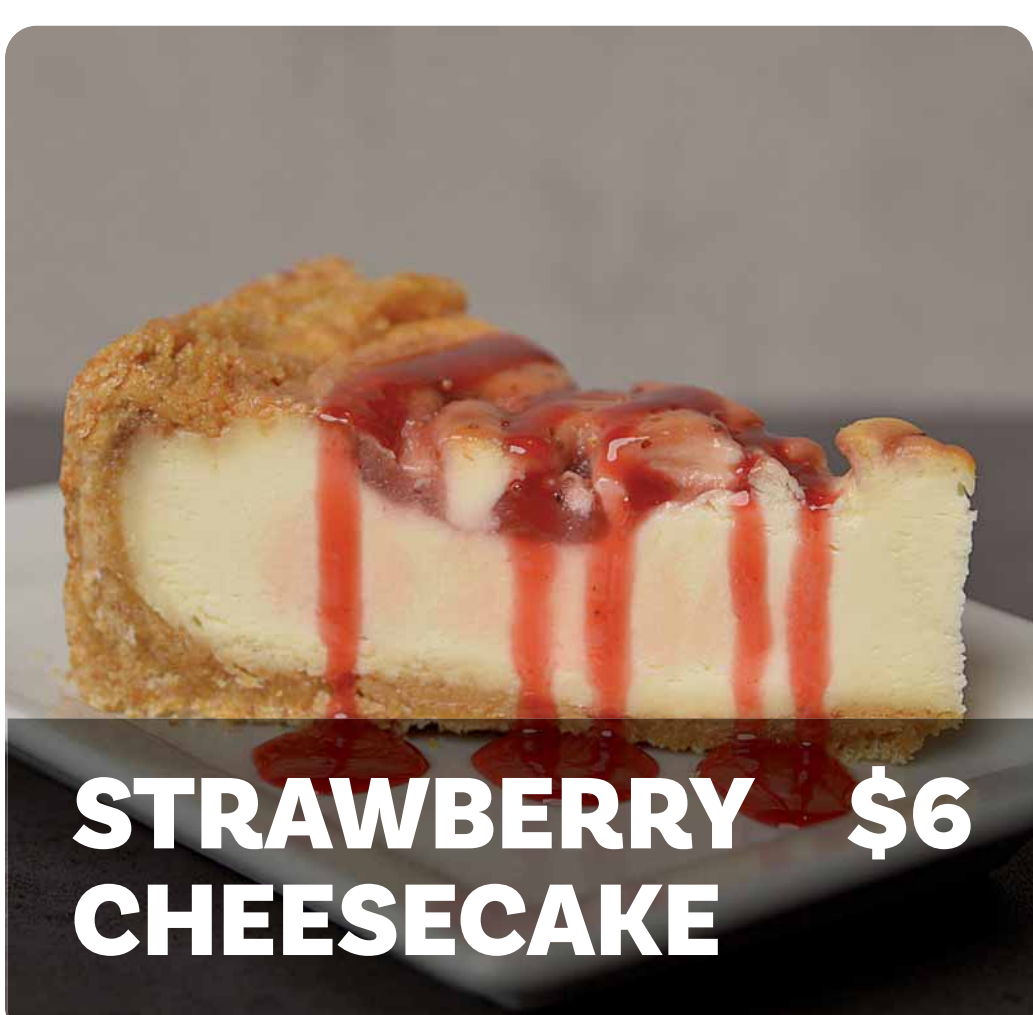

# DELIGHTFUL DESSERTS

**HOT FUDGE CAKE \$7**

**STRAWBERRY CAKE \$6**

**BIG BROWNIE \$4**

**GIANT COOKIES \$3.50**

**STRAWBERRY CHEESECAKE \$6**

**CARAMEL CHEESECAKE \$6**

**RAINBOW CAKE \$7**